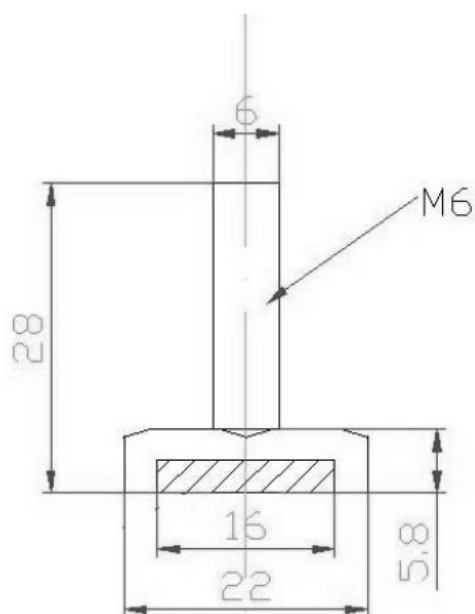

PRODUCT SHEET

Description:

Magnet Screw F/Sauna, M6x28mm, W/22mm Hex Head, NPL

Item number:

15.25.009-1

Units	Box	Carton	HS Code	Barcode
Pcs.	32	256	8302415000	 5704866457576

SISO A/S

Mileparken 11
DK-2740 Skovlunde
Denmark
VAT: DK 24786013